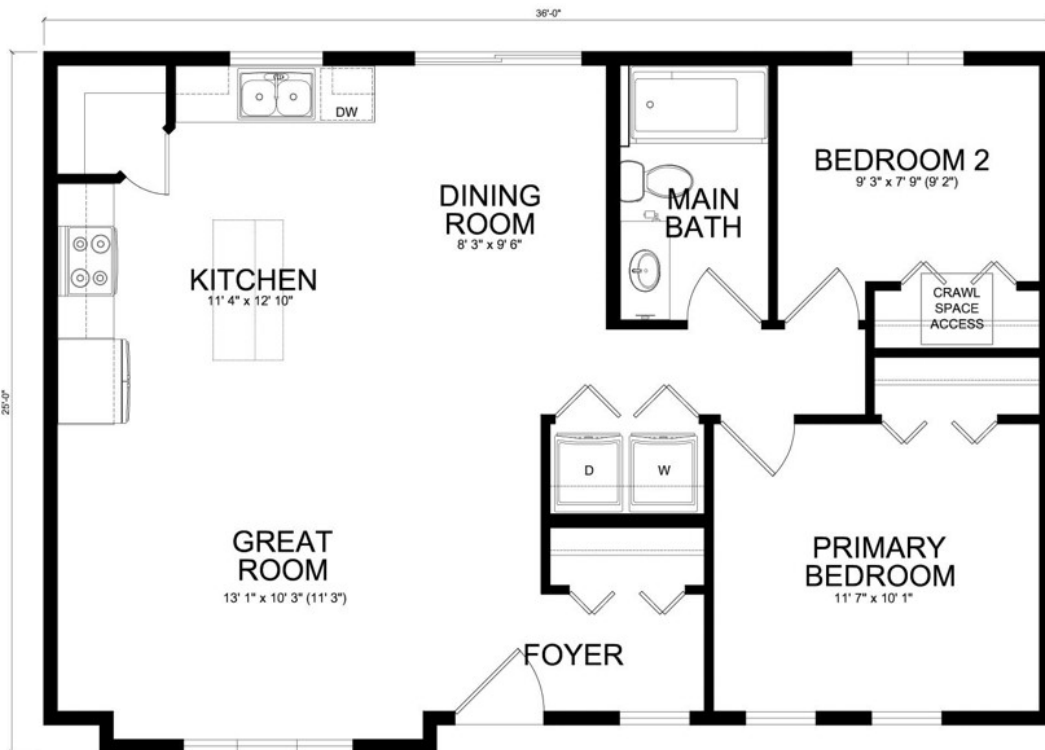

Rossmere

CRAWLSPACE LAYOUT

2 BEDROOMS | 1 BATHROOM

886 SQ FT

OLYMPICHOMES.CA

1783 Dugald Road, Winnipeg, Manitoba R2J 0H3
Phone 204-661-8600 Toll Free 1-800-665-8666

**OLYMPIC
HOMES**